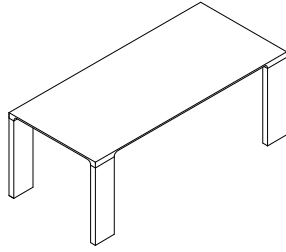

Radii

Radii 200 RAD200
L 200cm D 90cm H 72cm / L 78¾" D 35½" H 28¾"

Radii 240 RAD240
L 240cm D 95cm H 72cm / L 94½" D 37½" H 28¾"

Radii 280 RAD280
L 280cm D 100cm H 72cm / L 110¼" D 39½" H 28¾"

Walnut / Oak

Radii is a solid wood dining table with subtle detailing that lends refinement to its simple appearance.

Available in solid White Oak and American Walnut.

Made in Italy

The design is defined by thin bevelled edges that cleverly flow through radius cuts to blend with the graceful legs. This sculptural detail gives visual lightness to the top while emphasizing the mass and durability of the table.

Concealed metal plates provide a seamless and ridged connection between the top and legs, while a lengthwise tensioning bar inset in the underside of the top can be used to ensure it remains perfectly flat over time. Lateral steel bars also eliminate any potential for wood movement and cracking.

The table is finished with an advanced low build water-based polyurethane that gives the wood a natural open-grain appearance, while providing maximum durability and longevity.