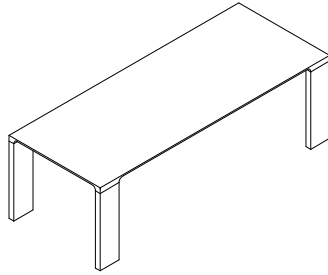

Radii

Radii 200 RAD200
L 200cm D 90cm H 72cm / L 78¾" D 35½" H 28¾"

Radii 240 RAD240
L 240cm D 95cm H 72cm / L 94½" D 37½" H 28¾"

Radii 280 RAD280
L 280cm D 100cm H 72cm / L 110¼" D 39½" H 28¾"

Walnut / Oak

Radii is a solid wood dining table with subtle detailing that lends refinement to its simple appearance.

Available in solid White Oak and American Walnut.

Made in Italy

The design is defined by thin bevelled edges that cleverly flow through radius cuts to blend with the graceful legs. This sculptural detail gives visual lightness to the top while emphasizing the mass and durability of the table.

Concealed metal plates provide a seamless and ridged connection between the top and legs, while a lengthwise tensioning bar inset in the underside of the top can be used to ensure it remains perfectly flat over time. Lateral steel bars also eliminate any potential for wood movement and cracking.

The table is finished with an advanced low build water-based polyurethane that gives the wood a natural open-grain appearance, while providing maximum durability and longevity.