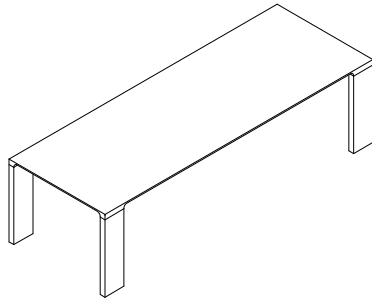

Radii

Radii 200 RAD200
L 200cm D 90cm H 72cm / L 78¾" D 35½" H 28¾"

Radii 240 RAD240
L 240cm D 95cm H 72cm / L 94½" D 37½" H 28¾"

Radii 280 RAD280
L 280cm D 100cm H 72cm / L 110¼" D 39½" H 28¾"

Walnut / Oak

Radii is a solid wood dining table with subtle detailing that lends refinement to its simple appearance.

Available in solid White Oak and American Walnut.

Made in Italy

The design is defined by thin bevelled edges that cleverly flow through radius cuts to blend with the graceful legs. This sculptural detail gives visual lightness to the top while emphasizing the mass and durability of the table.

Concealed metal plates provide a seamless and ridged connection between the top and legs, while a lengthwise tensioning bar inset in the underside of the top can be used to ensure it remains perfectly flat over time. Lateral steel bars also eliminate any potential for wood movement and cracking.

The table is finished with an advanced low build water-based polyurethane that gives the wood a natural open-grain appearance, while providing maximum durability and longevity.