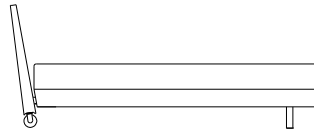

Onto

Onto Queen ONTOQ
L 231cm W 180cm H 92cm / L 91" W 71" H 36¼"

Onto King ONTOK
L 231cm W 220cm H 92cm / L 91" W 86½" H 36¼"

The Onto is an upholstered bed with a deceptively simple look, and has many subtle elements inherent in its construction and design. The sleek profile of the Onto features a tall, cushioned headboard that is angled for sitting up in bed. Recessed steel legs at the foot of the bed prevent toe stubbing and castors underneath the headboard allow for easy movement for cleaning or repositioning in the room.

The most notable feature of the Onto is the sewn cover. By choosing any fabric or leather, the Onto adds warmth, colour and texture to a bedroom. The tailored cover for the headboard and rails are removable for cleaning or replacement. A cotton headboard protector is also included and is machine-washable.

The Onto is available in a queen and king size bed.