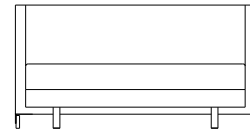

Onto

Onto Queen ONTOQ
L 231cm W 180cm H 92cm / L 91" W 71" H 36¼"

Onto King ONTOK
L 231cm W 220cm H 92cm / L 91" W 86½" H 36¼"

The Onto is an upholstered bed with a deceptively simple look, and has many subtle elements inherent in its construction and design. The sleek profile of the Onto features a tall, cushioned headboard that is angled for sitting up in bed. Recessed steel legs at the foot of the bed prevent toe stubbing and castors underneath the headboard allow for easy movement for cleaning or repositioning in the room.

The Onto is available in a queen and king size bed.