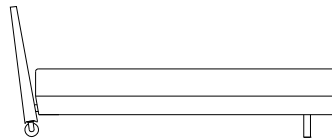

Onto

Onto Queen ONTOQ
L 231cm W 180cm H 92cm / L 91" W 71" H 36¼"

Onto King ONTOK
L 231cm W 220cm H 92cm / L 91" W 86½" H 36¼"

The Onto is an upholstered bed with a deceptively simple look, and has many subtle elements inherent in its construction and design. The sleek profile of the Onto features a tall, cushioned headboard that is angled for sitting up in bed. Recessed steel legs at the foot of the bed prevent toe stubbing and castors underneath the headboard allow for easy movement for cleaning or repositioning in the room.

The Onto is available in a queen and king size bed.