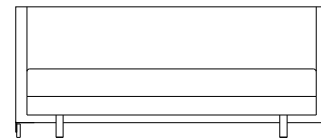

Onto

Onto Queen ONTOQ
L 231cm W 180cm H 92cm / L 91" W 71" H 36¼"

Onto King ONTOK
L 231cm W 220cm H 92cm / L 91" W 86½" H 36¼"

The Onto is an upholstered bed with a deceptively simple look, and has many subtle elements inherent in its construction and design. The sleek profile of the Onto features a tall, cushioned headboard that is angled for sitting up in bed. Recessed steel legs at the foot of the bed prevent toe stubbing and castors underneath the headboard allow for easy movement for cleaning or repositioning in the room.

The Onto is available in a queen and king size bed.