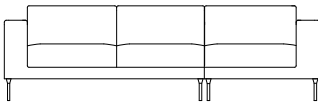

Neo Sectional

Neo Sectional Left

Neo Sectional Chaise Left NE015LIT
L 90cm D 144cm H 77cm / L 35½" D 56¾" H 30¼"

Neo Sectional 2 Seat Right NE025RIT
L 157cm D 90cm H 77cm / L 62" D 35½" H 30¼"

Neo Sectional Right

Neo Sectional 2 Seat Left NE025LIT
L 157cm D 90cm H 77cm / L 62" D 35½" H 30¼"

Neo Sectional Chaise Right NE015RIT
L 90cm D 144cm H 77cm / L 35½" D 56¾" H 30¼"

Leg - Chrome / Bronzato / Black Nickel

The Neo Sectional collection fuses innovative methods of furniture construction with design simplicity, resulting in an enduring sofa with timeless appeal.

Neo Sectional is available with a left or right facing chaise configuration.