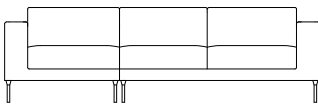

Neo Sectional

Neo Sectional Left

Neo Sectional Chaise Left NE015LIT
L 90cm D 144cm H 77cm / L 35½" D 56¾" H 30¼"

Neo Sectional 2 Seat Right NE025RIT
L 157cm D 90cm H 77cm / L 62" D 35½" H 30¼"

Neo Sectional Right

Neo Sectional 2 Seat Left NE025LIT
L 157cm D 90cm H 77cm / L 62" D 35½" H 30¼"

Neo Sectional Chaise Right NE015RIT
L 90cm D 144cm H 77cm / L 35½" D 56¾" H 30¼"

Leg - Chrome / Bronzato / Black Nickel

The Neo Sectional collection fuses innovative methods of furniture construction with design simplicity, resulting in an enduring sofa with timeless appeal.

Neo Sectional is available with a left or right facing chaise configuration.