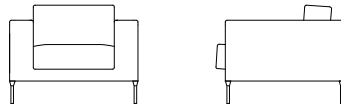

Neo

Neo Armchair NEO100IT
 L 97cm D 90cm H 77cm / L 38¼" D 35½" H 30¼"

Neo 2 Seater NEO200IT
 L 176cm D 90cm H 77cm / L 69¼" D 35½" H 30¼"

Neo 3 Seater NEO300IT
 L 247cm D 90cm H 77cm / L 97¼" D 35½" H 30¼"

Neo Ottoman NEO000IT
 L 90cm D 60cm H 38cm / L 35½" D 23¾" H 15"

Leg - Chrome / Bronzato / Black Nickel

The Neo collection fuses innovative methods of furniture construction with design simplicity, resulting in an enduring sofa with timeless appeal.