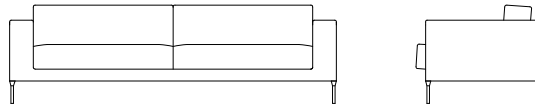

Neo

Neo Armchair NEO100IT
 L 97cm D 90cm H 77cm / L 38¼" D 35½" H 30¼"

Neo 2 Seater NEO200IT
 L 176cm D 90cm H 77cm / L 69¼" D 35½" H 30¼"

Neo 3 Seater NEO300IT
 L 247cm D 90cm H 77cm / L 97¼" D 35½" H 30¼"

Neo Ottoman NEO000IT
 L 90cm D 60cm H 38cm / L 35½" D 23¾" H 15"

Leg - Chrome / Bronzato / Black Nickel

The Neo collection fuses innovative methods of furniture construction with design simplicity, resulting in an enduring sofa with timeless appeal.