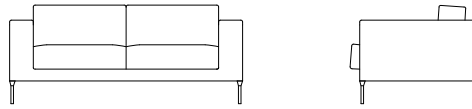

Neo

Neo Armchair NEO100IT
 L 97cm D 90cm H 77cm / L 38¼" D 35½" H 30¼"

Neo 2 Seater NEO200IT
 L 176cm D 90cm H 77cm / L 69¼" D 35½" H 30¼"

Neo 3 Seater NEO300IT
 L 247cm D 90cm H 77cm / L 97¼" D 35½" H 30¼"

Neo Ottoman NEO000IT
 L 90cm D 60cm H 38cm / L 35½" D 23¾" H 15"

Leg - Chrome / Bronzato / Black Nickel

The Neo collection fuses innovative methods of furniture construction with design simplicity, resulting in an enduring sofa with timeless appeal.