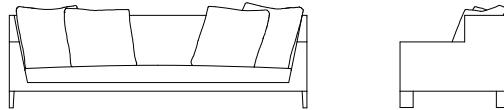

**Morgan**

**Morgan Sofa 150 MOR150**  
L 152cm D 100cm H 83cm / L 60" D 39½" H 32¾"

**Morgan Sofa 210 MOR210**  
L 212cm D 100cm H 83cm / L 83½" D 39½" H 32¾"

**Morgan Sofa 270 MOR270**  
L 272cm D 100cm H 83cm / L 107" D 39½" H 32¾"

Morgan is characterized by its distinct high back, cut-away arm profile, and sumptuous down cushions. The high back profile provides full head and shoulder support, and extends part way around the sides to form comfortable corner nooks. Chunky wood legs raise the sofa to a more comfortable seat height and balance the proportions.