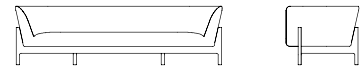

Loft

Loft 180 with metal legs LOFT180
L 180cm D 90cm H 70cm / L 71" D 35½" H 27½"

Loft 180 with wood legs LOFT180
L 180cm D 90cm H 70cm / L 71" D 35½" H 27½"

Loft 215 with metal legs LOFT215
L 215cm D 90cm H 70cm / L 84½" D 35½" H 27½"

Loft 215 with wood legs LOFT215
L 215cm D 90cm H 70cm / L 84½" D 35½" H 27½"

Loft 245 with metal legs LOFT245
L 245cm D 90cm H 70cm / L 96½" D 35½" H 27½"

Loft 245 with wood legs LOFT245
L 245cm D 90cm H 70cm / L 96½" D 35½" H 27½"

Metal legs- Chrome / Bronzato / Black Nickel
Solid wood legs- Oak / Black Oak

With a floating frame and elegant legs in either chrome or bronzato, the Loft sofa is a clean and tailored classic that invites you into its embrace. Thanks to the exaggerated look of the legs and the simplicity of the integrated seat cushion, this sofa is a great piece to be used both residentially and in contract applications. Comes in three standard lengths: 180cm, 215cm or 245cm.