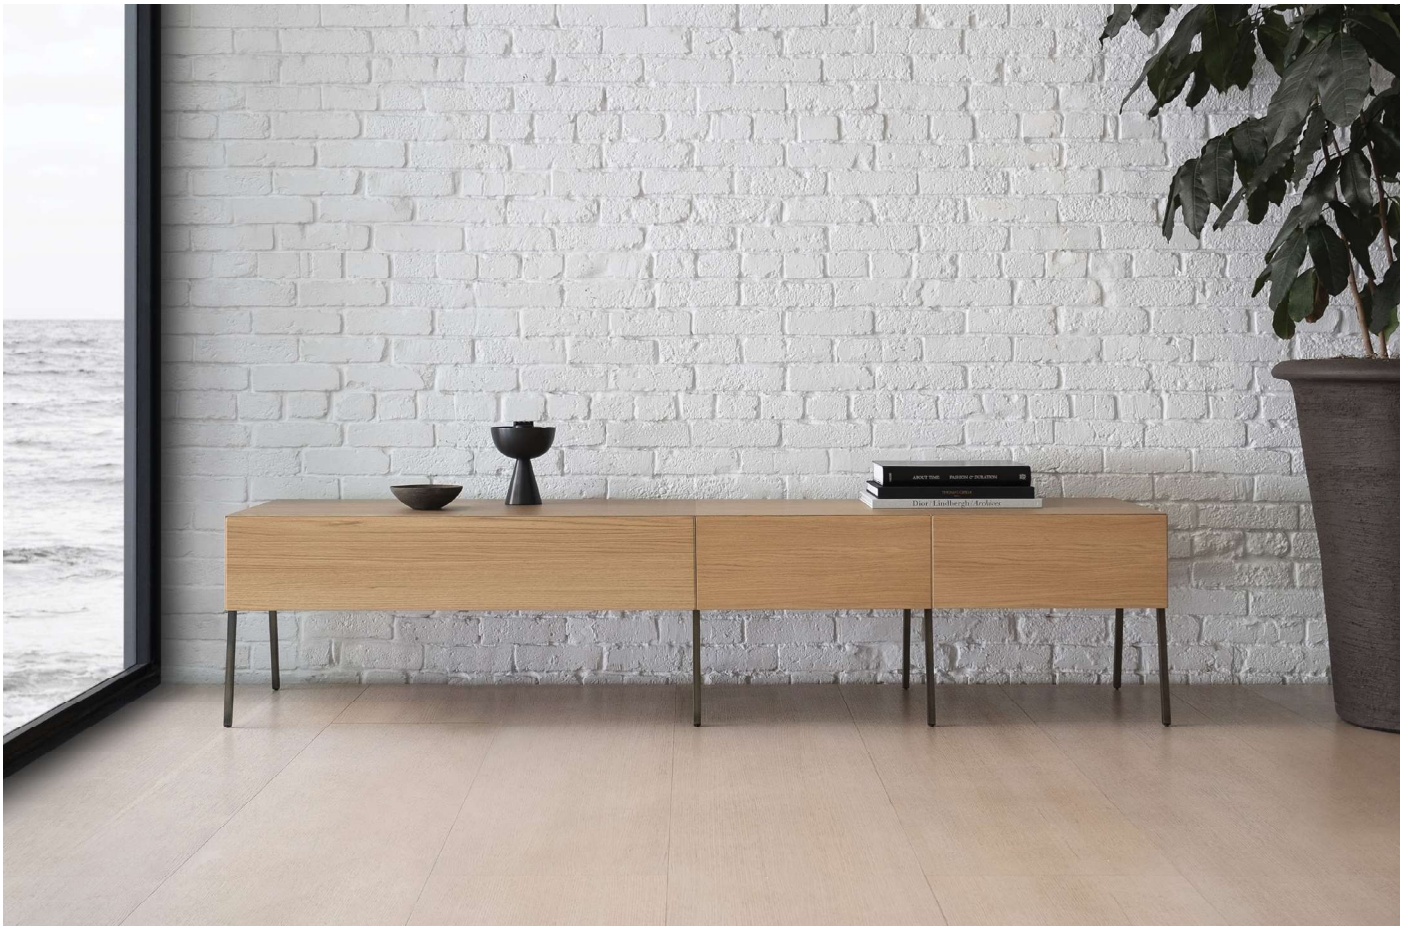

Into

Into 50 INT050

L 50cm D 50cm H 45cm / W 19¾" D 19¾" H 17¾"

Into 100 INT100

W 100cm D 50cm H 45cm / W 39½" D 19¾" H 17¾"

Cabinet - Matte White, White Oak (Veneer) or Walnut (Veneer)

Legs - Bronzato, Chrome

Elevated by four slender metal legs the geometric Into cabinet floats above the floor surface. With generous internal storage a bedside application is ideal although it also serves well as side table.

The minimalist form of the cabinet augments the excellent construction and craftsmanship. Available in a variety of curated finishes the wood surface exemplifies the attention to detail. Following the top surface grain the texture wraps the edges and cascades down the sides creating a continuous visual effect.