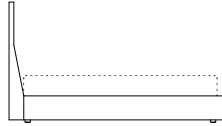

**Everest**

Everest Storage Bed Queen EVR100Q  
L 229cm W 167cm H 129cm / L 90" W 65¾" H 50¾"

Everest Storage Bed King EVR100K  
L 229cm W 210cm H 129cm / L 90" W 82¾" H 50¾"

Everest is a modern upholstered bed with concealed storage, defined by its distinct headboard. A sleek tubular steel frame supports any Queen size mattress without the need for a box spring and lifts up to reveal a large storage compartment.

The headboard is intentionally tall to provide full head support while sitting up in bed, while the gentle wedge shape of the lower half offers welcome lumbar support and imparts a modern attitude. This unique design allows for an angled headboard while maintaining a small footprint suitable for use in small spaces.