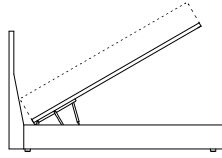

**Everest**

Everest Storage Bed Queen EVR100Q  
L 229cm W 167cm H 129cm / L 90" W 65¾" H 50¾"

Everest Storage Bed King EVR100K  
L 229cm W 210cm H 129cm / L 90" W 82¾" H 50¾"

Everest is a modern upholstered bed with concealed storage, defined by its distinct headboard. A sleek tubular steel frame supports any Queen size mattress without the need for a box spring and lifts up to reveal a large storage compartment.

The headboard is intentionally tall to provide full head support while sitting up in bed, while the gentle wedge shape of the lower half offers welcome lumbar support and imparts a modern attitude. This unique design allows for an angled headboard while maintaining a small footprint suitable for use in small spaces.