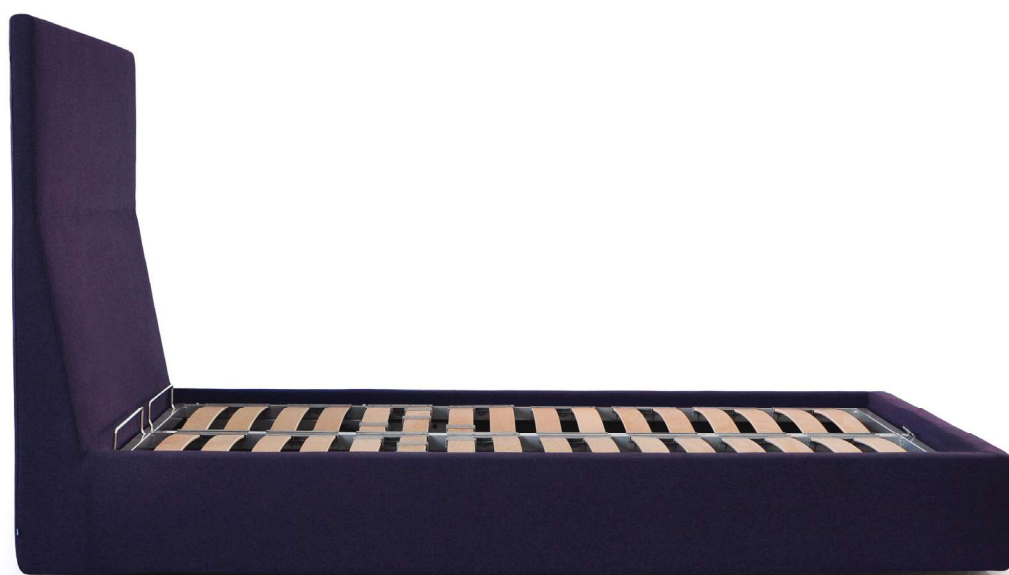

**Everest**

Everest Storage Bed Queen EVR100Q  
L 229cm W 167cm H 129cm / L 90" W 65¾" H 50¾"

Everest Storage Bed King EVR100K  
L 229cm W 210cm H 129cm / L 90" W 82¾" H 50¾"

Everest is a modern upholstered bed with concealed storage, defined by its distinct headboard. A sleek tubular steel frame supports any Queen size mattress without the need for a box spring and lifts up to reveal a large storage compartment.

The headboard is intentionally tall to provide full head support while sitting up in bed, while the gentle wedge shape of the lower half offers welcome lumbar support and imparts a modern attitude. This unique design allows for an angled headboard while maintaining a small footprint suitable for use in small spaces.