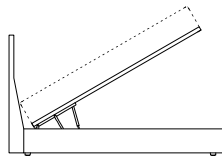

**Everest**

Everest Storage Bed Queen EVR100Q  
L 229cm W 167cm H 129cm / L 90" W 65¾" H 50¾"

Everest Storage Bed King EVR100K  
L 229cm W 210cm H 129cm / L 90" W 82¾" H 50¾"

Everest is a modern upholstered bed with concealed storage, defined by its distinct headboard. A sleek tubular steel frame supports any Queen size mattress without the need for a box spring and lifts up to reveal a large storage compartment.

The headboard is intentionally tall to provide full head support while sitting up in bed, while the gentle wedge shape of the lower half offers welcome lumbar support and imparts a modern attitude. This unique design allows for an angled headboard while maintaining a small footprint suitable for use in small spaces.