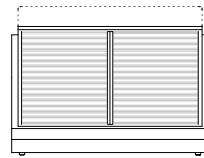

**Everest**

Everest Storage Bed Queen EVR100Q  
L 229cm W 167cm H 129cm / L 90" W 65¾" H 50¾"

Everest Storage Bed King EVR100K  
L 229cm W 210cm H 129cm / L 90" W 82¾" H 50¾"

Everest is a modern upholstered bed with concealed storage, defined by its distinct headboard. A sleek tubular steel frame supports any Queen size mattress without the need for a box spring and lifts up to reveal a large storage compartment.

The headboard is intentionally tall to provide full head support while sitting up in bed, while the gentle wedge shape of the lower half offers welcome lumbar support and imparts a modern attitude. This unique design allows for an angled headboard while maintaining a small footprint suitable for use in small spaces.