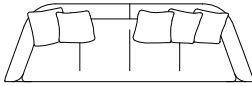

## Aura

**Aura 220 AURA220**

W 220cm D 88cm H 70cm / W 86½" D 34½" H 27½"

**Aura 280 AURA280**

W 280cm D 88cm H 70cm / W 110¾" D 34½" H 27½"

Aura is an elegant new addition to the Bensen line. It's down seat cushions and clean lines, and open arms make this the perfect sofa for residential or contract applications. Our signature undercut seat provides foot space when entering or exiting the sofa and helps reduce the visual footprint which create a comforting tailored appearance.