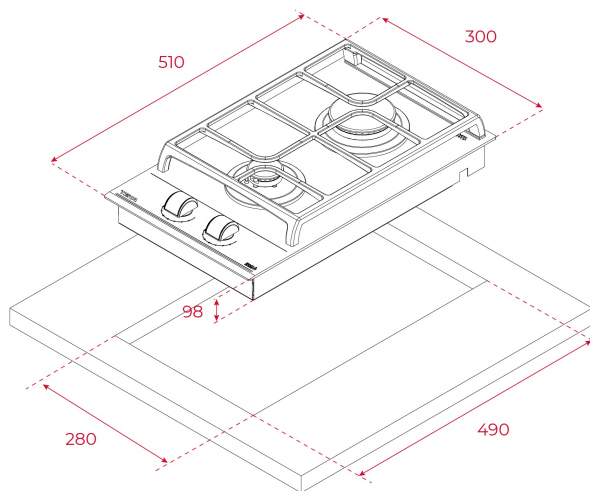

1 semi fast burner, 1.7 kW

1 auxiliary burner, 1 kW

Ceramic glass surface

Auto ignition

Auto-lock safety system

Cast iron grids

Easy installation kit

Maximum nominal power 2750 W

Silver knobs accessory available

DIMENSIONS

Product height (mm): 55**Product width (mm):** 300**Product depth (mm):** 510**Product length (mm):****Net weight (Kg):** 6,25

TECH SPECS

Power rate (V): 220-240