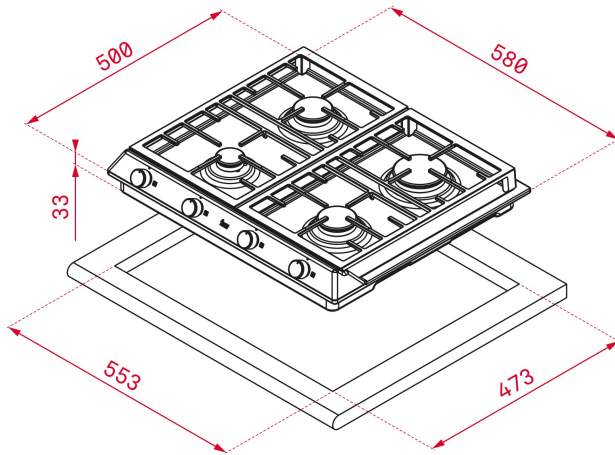

TEKA**TOTAL EX 60.1 4G AI AL DR CI**

Gas Stainless Steel Hob with frontal control knobs of butane and natural gas in 58 cm

Auto
ignition

Autolock

**REFERENCE**

REF: 112610042

EAN: 8434778019520

FEATURES

Gas hob
Frontal control knobs
4 cooking zones
1 double ring burner, 4.00 kW
1 fast burner, 2.8 kW
1 semi fast burner, 1.7 kW
1 fast burner, 1 kW
Stainless steel surface
Auto ignition
Auto-lock safety system
Cast iron grids
Maximum nominal power 9550 W
Optional: Wok support

DIMENSIONS**Product height (mm):** 84**Product width (mm):** 580**Product depth (mm):** 500**Product length (mm):****Net weight (Kg):** 9,4**TECH SPECS**

Power rate (V): 220-240

Frequency (Hz): 50/60

Maximum Nominal Power (W): -