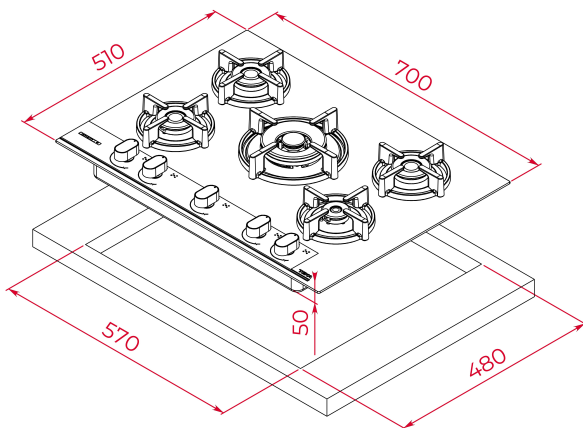

Auto-lock safety system

Cast iron grids

Easy installation kit

Maximum nominal power 10450 W

Optional: Wok support

Auto
ignition

Autolock

Easy
installation**DIMENSIONS****Product height (mm):** 110**Product width (mm):** 700**Product depth (mm):** 510**Product length (mm):****Net weight (Kg):** 16**TECH SPECS**