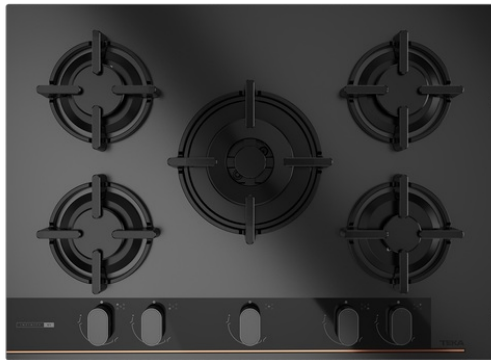

REFERENCE

REF: 112570210

EAN: 8434778022612

FEATURES

Designed in Italy by Italdesign Giugiaro

Gas on Glass hob

Exclusive matte black finishing

Frontal mechanical control panel with ergonomic design

5 cooking zones

1 double ring burner, 3,50 kW

1 fast burner, 2,80 kW

1 semi fast burner, 1,75 kW

1 semi fast burner, 1,40 kW

1 auxiliary burner, 1,00 kW

Ceramic glass surface

Auto ignition

Auto-lock safety system

Cast iron grids

Easy installation kit

Maximum nominal power 10450 W

Optional: Wok support

Auto
ignition

Autolock

Easy
installation**DIMENSIONS****Product height (mm):** 110**Product width (mm):** 700**Product depth (mm):** 510**Product length (mm):****Net weight (Kg):** 16**TECH SPECS**