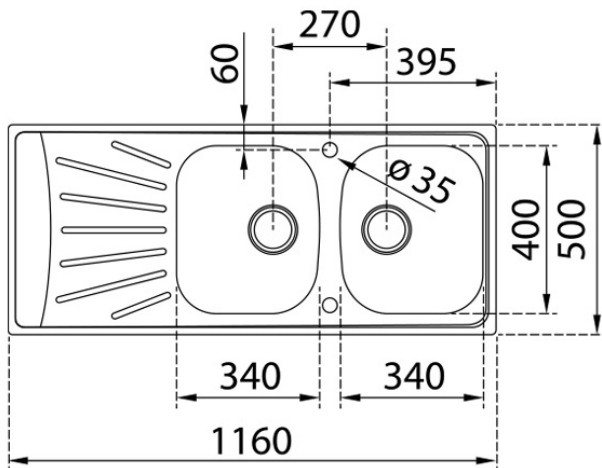

Stainless steel sink, Matt finish

Kitchen tap IN 915 Chrome and Soap dispenser included

Two bowls and one drainer, reversible

Inset installation

3½" manual basket waste and siphon

160 mm deep bowls

80 cm base unit

**DIMENSIONS****Product height (mm):****Product width (mm):** 500**Product depth (mm):** 160**Product length (mm):** 1160**Net weight (Kg):** 3,98

Hygiene

Lifetime  
warranty**COLOURS**

115180006

Matt chrome