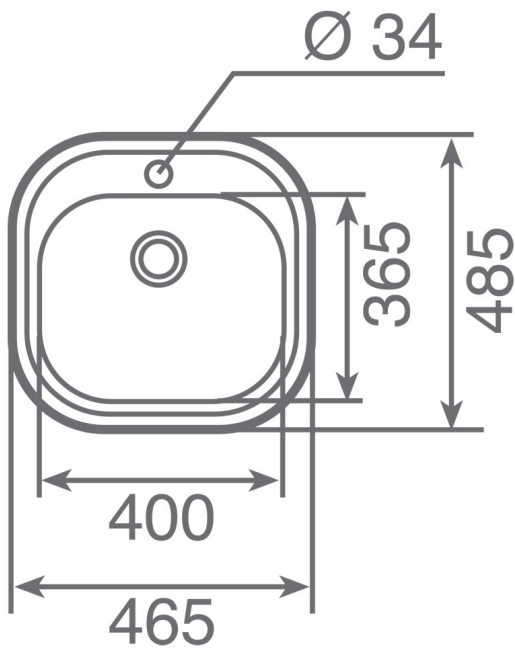

TEKA

EASY Tekaway Stylo 1B

Inset stainless steel sink with one bowl

Hygiene

Lifetime
warranty

REFERENCE

REF: 12107070

EAN: 8421152114094

FEATURES

Plug & Play: Sink + Tap + Accessories

Stainless steel sink, Polished finish

Kitchen tap IN 995 Chrome and Soap dispenser included

One bowl

Inset installation

3½" manual basket waste

165 mm deep bowl

45 cm base unit

DIMENSIONS

Product height (mm):

Product width (mm): 485

Product depth (mm): 165

Product length (mm): 465

Net weight (Kg): 1,82

COLOURS