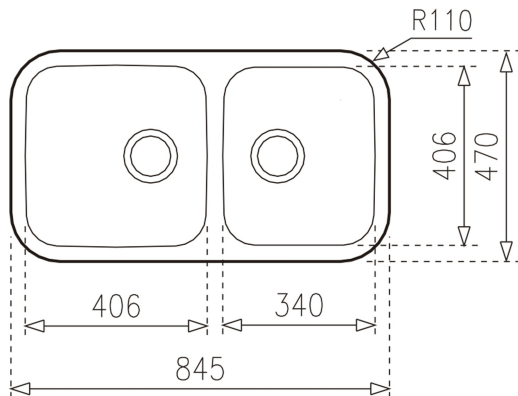

## FEATURES

Stainless steel sink, Two bowls

Finish: Polished

Undermount installation

3½" manual basket wastes with overflow and siphon

90 cm base unit

Thickness: 1 mm

Packaging: Individual carton box

## DIMENSIONS

**Product height (mm):**

**Product width (mm):** 470

**Product depth (mm):** 250

**Product length (mm):** 845

**Net weight (Kg):** 6,24

Lifetime warranty

Hygiene