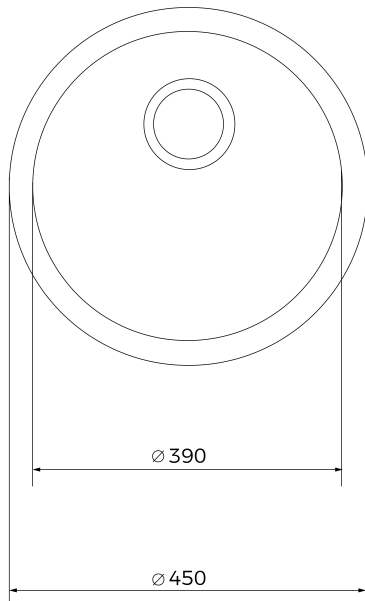

## FEATURES

Stainless steel sink, One bowl

Finish: Polished

Undermount installation

3½" manual basket waste with overflow and siphon

45 cm base unit

Thickness: 0.8 mm

Packaging: Individual carton box

## DIMENSIONS

**Product height (mm):**

**Product width (mm):** Ø450

**Product depth (mm):** 180

**Product length (mm):** Ø450

**Net weight (Kg):** 1,58

Lifetime warranty

Hygiene