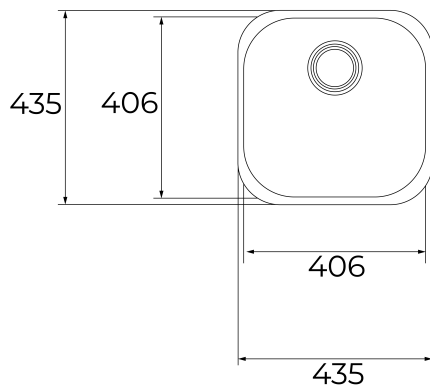

DIMENSIONS

Product height (mm):

Product width (mm): 435

Product depth (mm): 250

Product length (mm): 435

Net weight (Kg): 2,94

Lifetime warranty

Hygiene