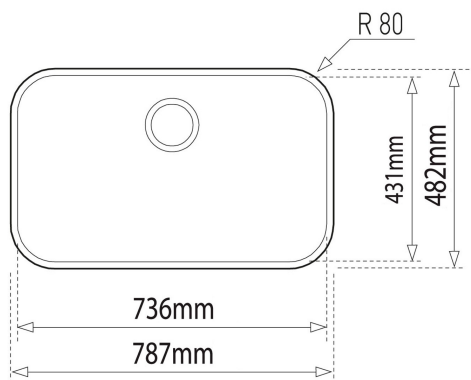

## FEATURES

Stainless steel sink, One bowl

Finish: Polished

Undermount installation

3½" manual basket waste and siphon

90 cm base unit

Thickness: 1.0 mm

Packaging: Individual carton box

## DIMENSIONS

**Product height (mm):**

**Product width (mm):** 482

**Product depth (mm):** 250

**Product length (mm):** 787

**Net weight (Kg):** 5,52

Lifetime warranty

Hygiene