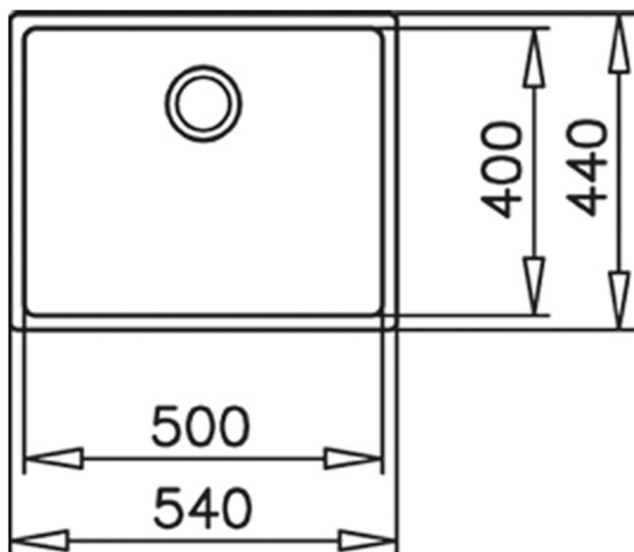

REFERENCE

REF: 115000005

EAN: 8434778004304

FEATURES

PureLine stainless steel sink, One bowl
 Finish: Polished
 Undermount installation
 Easy clean radius R15 corners
 3½" manual basket waste with overflow and siphon
 SilentSmart, 50% less noise
 60 cm base unit
 Thickness: 1 mm
 Packaging: Individual carton box

Lifetime
warranty+SilentSmart

200mm

Hygiene

R15

DIMENSIONS

Product height (mm):**Product width (mm):** 440**Product depth (mm):** 200**Product length (mm):** 540**Net weight (Kg):** 4,1

COLOURS