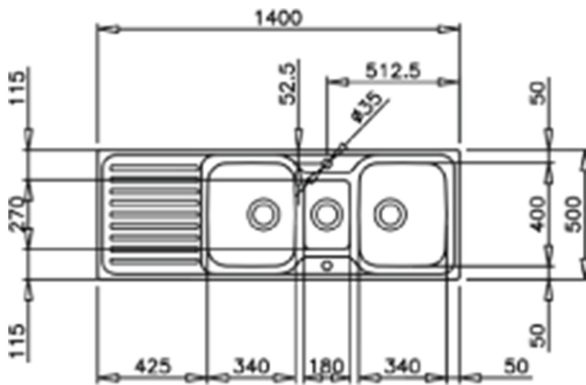

DIMENSIONS

Product height (mm):
Product width (mm): 500
Product depth (mm): 190
Product length (mm): 1400
Net weight (Kg): 8,13

Lifetime warranty

Hygiene

COLOURS