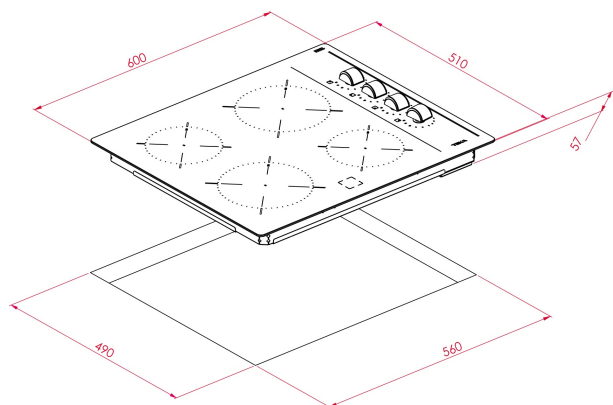

TEKA**EASY TBC 64000 XFL**

Vitreoceramic hob with 4 zones in 60 cm

Autolock

Easy
installation

REFERENCE

REF: 112550009

EAN: 8434778014501

FEATURES

Urban Colors Edition
Vitreoceramic hob
4 cooking zones
2 high lights Ø 180 mm
2 high lights Ø 145 mm
Ceramic glass surface
Automatic safety disconnection
Residual heat indicator
Easy installation kit
Maximum nominal power 6000 W
Optional: Grilling plate
Optional: Teppanyaki

DIMENSIONS

Product height (mm): 57**Product width (mm):** 600**Product depth (mm):** 510**Product length (mm):****Net weight (Kg):** 7,6

TECH SPECS

Power rate (V): 220-240

Frequency (Hz): 50/60

Maximum Nominal Power (W): -