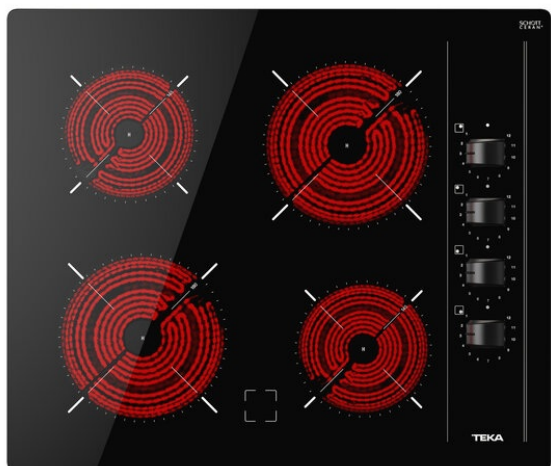

TEKA**EASY TBC 64000 XFL**

Vitreoceramic hob with 4 zones in 60 cm

Autolock

Easy
installation

REFERENCE

REF: 112550009

EAN: 8434778014501

FEATURES

Urban Colors Edition
Vitreoceramic hob
4 cooking zones
2 high lights Ø 180 mm
2 high lights Ø 145 mm
Ceramic glass surface
Automatic safety disconnection
Residual heat indicator
Easy installation kit
Maximum nominal power 6000 W
Optional: Grilling plate
Optional: Teppanyaki

DIMENSIONS

Product height (mm): 57**Product width (mm):** 600**Product depth (mm):** 510**Product length (mm):****Net weight (Kg):** 7,6

TECH SPECS

Power rate (V): 220-240

Frequency (Hz): 50/60

Maximum Nominal Power (W): -

COLOURS

112550009

Black Glass