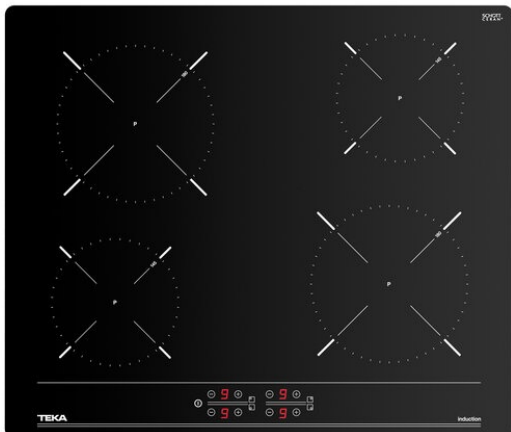

TEKA**EASY IBC 64000 TTC**

60cm Induction Hob with 4 zones

Autolock

Power

Easy
installation**REFERENCE**

REF: 112520007

EAN: 8434778003826

FEATURES

Urban Colors Edition
Induction hob
Touch Control
4 cooking zones
2 zones Ø 180 mm
2 zones Ø 145 mm
Ceramic glass surface
Auto-lock safety system
Child lock
Residual heat indicator
Power management
Easy installation kit
Maximum nominal power 7200 W
Optional: Grilling plate
Optional: Teppanyaki

DIMENSIONS**Product height (mm):** 50**Product width (mm):** 600**Product depth (mm):** 510**Product length (mm):****Net weight (Kg):** 9,59**TECH SPECS**

Power rate (V): 220-240

Frequency (Hz): 50/60

Maximum Nominal Power (W): -

COLOURS

112520007

Black Glass