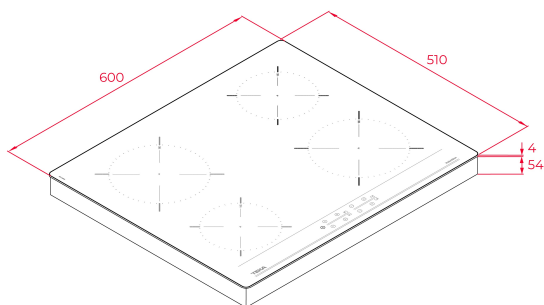

TEKA**EASY IBC 64000 TTC**

60cm Induction Hob with 4 zones

Autolock

Power

Easy
installation**REFERENCE**

REF: 112520007

EAN: 8434778003826

FEATURES

Urban Colors Edition
Induction hob
Touch Control
4 cooking zones
2 zones Ø 180 mm
2 zones Ø 145 mm
Ceramic glass surface
Auto-lock safety system
Child lock
Residual heat indicator
Power management
Easy installation kit
Maximum nominal power 7200 W
Optional: Grilling plate
Optional: Teppanyaki

DIMENSIONS**Product height (mm):** 50**Product width (mm):** 600**Product depth (mm):** 510**Product length (mm):****Net weight (Kg):** 9,59**TECH SPECS**

Power rate (V): 220-240

Frequency (Hz): 50/60

Maximum Nominal Power (W): -