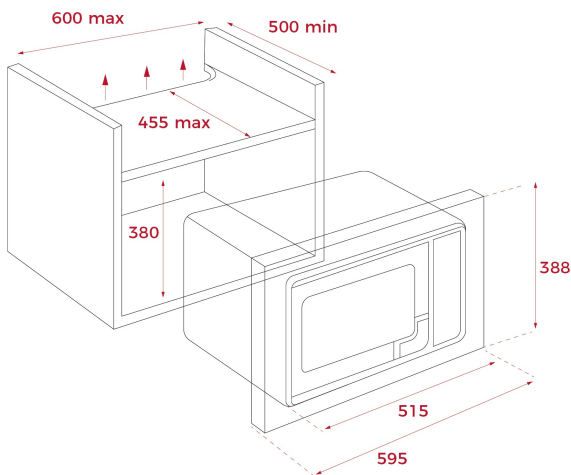

REFERENCE

REF: 40581125

EAN: 8421152127162

FEATURES

Built-in Microwave + Grill

3 cooking functions

10 direct access menus

5 power levels, 1450 W

Grill power: 1000 W

Defrost by time and weight

Touch control display with knobs and minute minder

Double glazed door with right opening

Children safety lock

LED inner light

Stainless steel (fingerprint proof)

Quick start

Capacity (gross/net): 25 / 23.6 litres

Stainless steel cavity

DIMENSIONS

Product height (mm): 378

Product width (mm): 515

Product depth (mm): 413

Product length (mm):

Net weight (Kg): 18,5

TECH SPECS

MWO Power (W): 900

Frequency (Hz): 50

Maximum Nominal Power (W): 1450

Grill (W): 1000

COLOURS

40581125

Black Glass with StainlessSteel frame