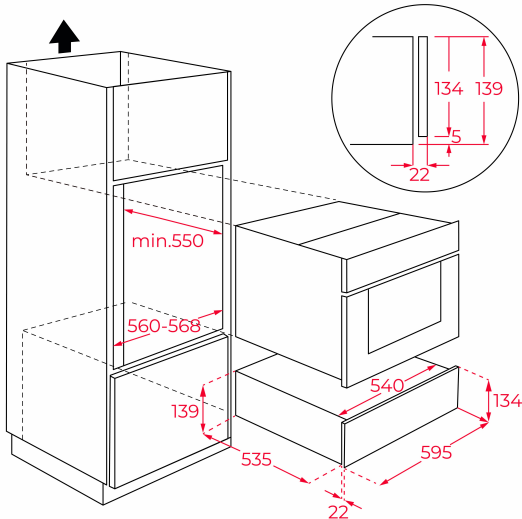

TEKA**MAESTRO CP 150 GS**

Plate Warmer with adjustable thermostat and push-pull system

**REFERENCE**

REF: 111600003

EAN: 8434778008906

FEATURES

Plate warmer
Temperature range: 30°-80°
6 plates setting
Push-pull opening system
Anti-sliding base
Cold front door
Safety thermostat
Optional frontal glass:
111890002 - Black Glass
111890006 - London Brick Brown Glass
111890004 - Stone Grey Glass
111890005 - Steam Grey Glass
111890003 - White Glass
111890008 - Vanilla Glass
111890009 - Antrazit Glass
111890007 - Reflex Glass

**DIMENSIONS****Product height (mm):** 140**Product width (mm):** 595**Product depth (mm):** 557**Product length (mm):****Net weight (Kg):** 18**TECH SPECS**

Energy Efficiency Class: -

Power rate (V): -