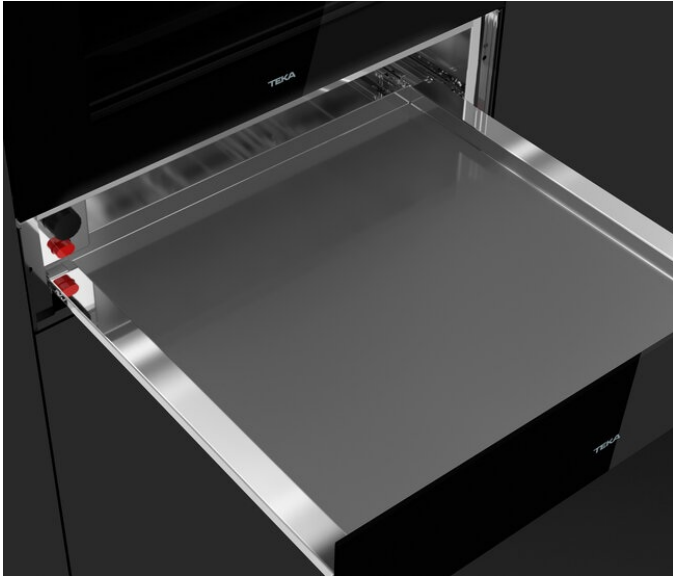

TEKA**MAESTRO CP 150 GS**

Plate Warmer with adjustable thermostat and push-pull system

**REFERENCE**

REF: 111600003

EAN: 8434778008906

FEATURES

Plate warmer
Temperature range: 30°-80°
6 plates setting
Push-pull opening system
Anti-sliding base
Cold front door
Safety thermostat
Optional frontal glass:
111890002 - Black Glass
111890006 - London Brick Brown Glass
111890004 - Stone Grey Glass
111890005 - Steam Grey Glass
111890003 - White Glass
111890008 - Vanilla Glass
111890009 - Antrazit Glass
111890007 - Reflex Glass

**DIMENSIONS****Product height (mm):** 140**Product width (mm):** 595**Product depth (mm):** 557**Product length (mm):****Net weight (Kg):** 18**TECH SPECS**

Energy Efficiency Class: -

Power rate (V): -