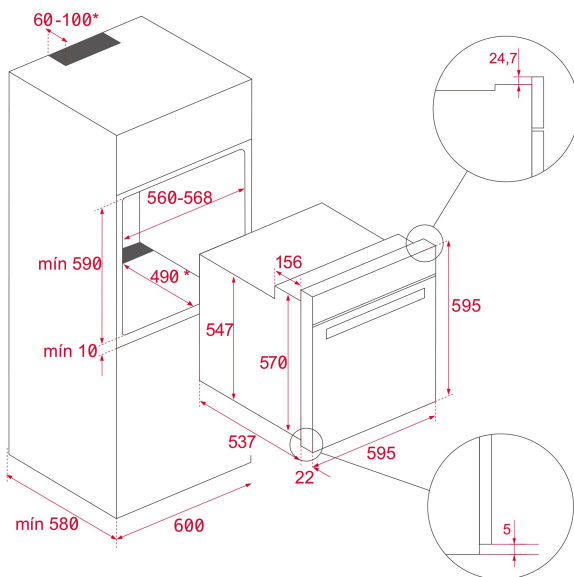

REFERENCE

REF: 111000010

EAN: 8434778008265

FEATURES

Urban Colors Edition
Multifunction SurroundTemp oven
12 cooking functions
Automatic HydroClean system
Touch control display with knob
Personal cooking assistant: 20 automatic programs
Chrome supports with 5 cooking levels
Easy slide telescopic guides
Removable triple glazed door
SoftClose system
Children safety lock
Automatic disconnection safety system
Automatic quick preheating
Anti-tip deep tray and reinforced grid
Capacity (gross/net): 71 / 70 litres

DIMENSIONS

Product height (mm): 595

Product width (mm): 595

Product depth (mm): 537+22

Product length (mm):

Net weight (Kg): 32

TECH SPECS

Energy Efficiency Class: A+

Power rate (V): 220-240

Frequency (Hz): 50/60

Maximum Nominal Power (W): 3215

COLOURS

111000010

Black Glass

111000012

London brick brown glass

111000012

Stone Grey Glass

111000012

Steam Grey Glass

111000012

White Glass