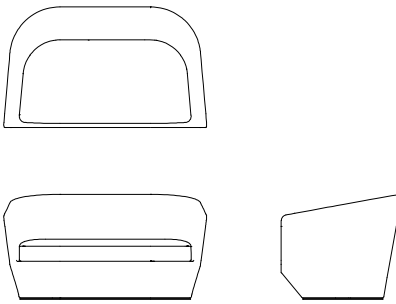

U Sofa

U Sofa 135 US0200
L 135cm D 80cm H 70cm / L 53" D 31½" H 27½"

The U sofa is an expansion of the original U Turn lounge chair. The soft down seat and clean lines make this the perfect 2 seat sofa for residential or contract applications. A seat undercut provides foot space when entering or exiting the sofa and helps reduce the visual footprint while an internal steel frame and injection molded foam create engineered comfort and a tailored appearance. All fabric covers are attached by Velcro and are removable for easy cleaning or replacement.