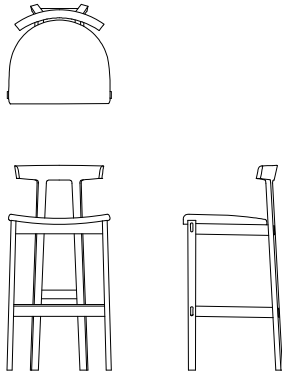

**Torii Bar Stool
& Counter Stool**

Torii Bar Stool TOR002
 W 52cm D 47cm H 102cm / W 20½" D 18½" H 40¾"
 Seat height : 79cm / 31"
 Foot rail height : 33.5cm / 13¼"

Torii Counter Stool TOR003
 W 52cm D 47cm H 90.5cm / W 20½" D 18½" H 35½"
 Seat height : 63.5cm / 25"
 Foot rail height : 21cm / 8¼"

Walnut / Oak / Black Ash

The Torii stool is an addition to the Torii chair collection, available in Bar and Counter height. Like the chair, the design is simple yet sophisticated and defined by its characteristic arched backrest. Its minimal appearance and simple construction hide a surprising amount of comfort and sturdiness.

The name Torii comes from the characteristic wood entrance arches of Shinto shrines in Japan, which translates into English as "bird perch". This motif perfectly describes the stools distinct proportions and traditional joinery, and the sense of harmony and calm inherent in design that is beautifully resolved.