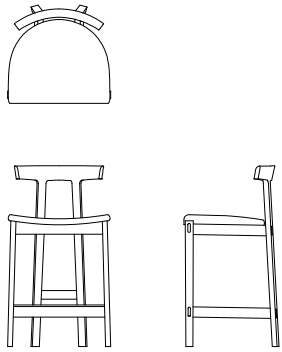

**Torii Bar Stool
& Counter Stool**

Torii Bar Stool TOR002
 W 52cm D 47cm H 102cm / W 20½" D 18½" H 40¾"
 Seat height : 79cm / 31"
 Foot rail height : 33.5cm / 13¼"

Torii Counter Stool TOR003
 W 52cm D 47cm H 90.5cm / W 20½" D 18½" H 35½"
 Seat height : 63.5cm / 25"
 Foot rail height : 21cm / 8¼"

Walnut / Oak / Black Ash

The Torii stool is an addition to the Torii chair collection, available in Bar and Counter height. Like the chair, the design is simple yet sophisticated and defined by its characteristic arched backrest. Its minimal appearance and simple construction hide a surprising amount of comfort and sturdiness.

The name Torii comes from the characteristic wood entrance arches of Shinto shrines in Japan, which translates into English as "bird perch". This motif perfectly describes the stools distinct proportions and traditional joinery, and the sense of harmony and calm inherent in design that is beautifully resolved.