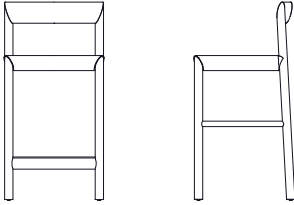

**Stax Counter Stool
& Bar Stool**

Stax Counter Stool STX103
 W 44cm D 44.5cm H 88cm / W 17¼" D 17½" H 34½"
 Seat height - 64cm / 25¼"
 Foot rail height - 19.5cm / 7½"

Stax Bar Stool STX102
 W 44cm D 45cm H 102cm / W 17¼" D 17¾" H 40¼"
 Seat height - 78.5cm / 30¾"
 Foot rail height - 33.5cm / 13¼"

Stax Counter Stool w/Webbing STX103WS
 W 44cm D 44.5cm H 88cm / W 17¼" D 17½" H 34½"
 Seat height - 64cm / 25¼"
 Foot rail height - 19.5cm / 7½"

Stax Bar Stool w/Webbing STX102WS
 W 44cm D 45cm H 102cm / W 17¼" D 17¾" H 40¼"
 Seat height - 78.5cm / 30¾"
 Foot rail height - 33.5cm / 13¼"

Frame - Ash / Black Ash / Oak / Walnut (Stained Ash)
 Upholstered Seat - Fabric / Leather
 Webbing Seat - Black / Grey / Navy

Using an amalgam of traditional woodworking techniques and cutting-edge technology, the Stax stool emerges as a beautiful piece of solid wood furniture. The ovoid mitered corners at the stool apex provide a unique aesthetic detail and transition to a gentle curve of the continuous wood grain backrest.