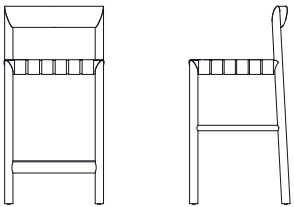

**Stax Counter Stool
& Bar Stool**

Stax Counter Stool STX103
 W 44cm D 44.5cm H 88cm / W 17¼" D 17½" H 34½"
 Seat height - 64cm / 25¼"
 Foot rail height - 19.5cm / 7½"

Stax Bar Stool STX102
 W 44cm D 45cm H 102cm / W 17¼" D 17¾" H 40¼"
 Seat height - 78.5cm / 30¾"
 Foot rail height - 33.5cm / 13¼"

Stax Counter Stool w/Webbing STX103WS
 W 44cm D 44.5cm H 88cm / W 17¼" D 17½" H 34½"
 Seat height - 64cm / 25¼"
 Foot rail height - 19.5cm / 7½"

Stax Bar Stool w/Webbing STX102WS
 W 44cm D 45cm H 102cm / W 17¼" D 17¾" H 40¼"
 Seat height - 78.5cm / 30¾"
 Foot rail height - 33.5cm / 13¼"

Frame - Ash / Black Ash / Oak / Walnut (Stained Ash)
 Upholstered Seat - Fabric / Leather
 Webbing Seat - Black / Grey / Navy

Using an amalgam of traditional woodworking techniques and cutting-edge technology, the Stax stool emerges as a beautiful piece of solid wood furniture. The ovoid mitered corners at the stool apex provide a unique aesthetic detail and transition to a gentle curve of the continuous wood grain backrest.

The removable slung seat, available in both fabric and leather, provides an exceptionally comfortable sit. A timeless alternative to the seat upholstery is a durable weave of webbing that accentuates the simplicity of structure. Suitable for both residential and contract use the stool is available in both bar and counter heights.