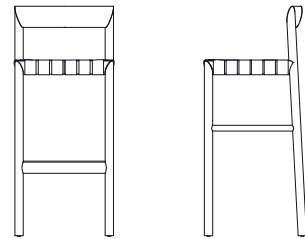

**Stax Counter Stool
& Bar Stool**

Stax Counter Stool STX103
 W 44cm D 44.5cm H 88cm / W 17¼" D 17½" H 34½"
 Seat height - 64cm / 25¼"
 Foot rail height - 19.5cm / 7½"

Stax Bar Stool STX102
 W 44cm D 45cm H 102cm / W 17¼" D 17¾" H 40¼"
 Seat height - 78.5cm / 30¾"
 Foot rail height - 33.5cm / 13¼"

Stax Counter Stool w/Webbing STX103WS
 W 44cm D 44.5cm H 88cm / W 17¼" D 17½" H 34½"
 Seat height - 64cm / 25¼"
 Foot rail height - 19.5cm / 7½"

Stax Bar Stool w/Webbing STX102WS
 W 44cm D 45cm H 102cm / W 17¼" D 17¾" H 40¼"
 Seat height - 78.5cm / 30¾"
 Foot rail height - 33.5cm / 13¼"

Frame - Ash / Black Ash / Oak / Walnut (Stained Ash)
 Upholstered Seat - Fabric / Leather
 Webbing Seat - Black / Grey / Navy

Using an amalgam of traditional woodworking techniques and cutting-edge technology, the Stax stool emerges as a beautiful piece of solid wood furniture. The ovoid mitered corners at the stool apex provide a unique aesthetic detail and transition to a gentle curve of the continuous wood grain backrest.

The removable slung seat, available in both fabric and leather, provides an exceptionally comfortable sit. A timeless alternative to the seat upholstery is a durable weave of webbing that accentuates the simplicity of structure. Suitable for both residential and contract use the stool is available in both bar and counter heights.