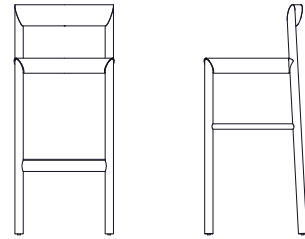

**Stax Counter Stool
& Bar Stool**

Stax Counter Stool STX103
 W 44cm D 44.5cm H 88cm / W 17¼" D 17½" H 34½"
 Seat height - 64cm / 25¼"
 Foot rail height - 19.5cm / 7½"

Stax Bar Stool STX102
 W 44cm D 45cm H 102cm / W 17¼" D 17¾" H 40¼"
 Seat height - 78.5cm / 30¾"
 Foot rail height - 33.5cm / 13¼"

Stax Counter Stool w/Webbing STX103WS
 W 44cm D 44.5cm H 88cm / W 17¼" D 17½" H 34½"
 Seat height - 64cm / 25¼"
 Foot rail height - 19.5cm / 7½"

Stax Bar Stool w/Webbing STX102WS
 W 44cm D 45cm H 102cm / W 17¼" D 17¾" H 40¼"
 Seat height - 78.5cm / 30¾"
 Foot rail height - 33.5cm / 13¼"

Frame - Ash / Black Ash / Oak / Walnut (Stained Ash)
 Upholstered Seat - Fabric / Leather
 Webbing Seat - Black / Grey / Navy

Using an amalgam of traditional woodworking techniques and cutting-edge technology, the Stax stool emerges as a beautiful piece of solid wood furniture. The ovoid mitered corners at the stool apex provide a unique aesthetic detail and transition to a gentle curve of the continuous wood grain backrest.