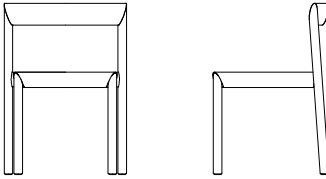

Stax

Stax Chair STX101

L 53cm D 50cm H 74cm / L 21" D 19¾" H 29"

Stax Chair Webbing Seat STX101WS

L 53cm D 50cm H 74cm / L 21" D 19¾" H 29"

Seat height - 45cm / 17¾"

Wood - Ash / Black Ash / Oak / Walnut (Stained Ash)

Leather seat only available in Toscana leather.

Leather seat colours - Black, Brown, Honey and Natural

Webbing seat colours - Black, Grey and Navy Blue

Stax is an innovative dining chair that is functional and beautiful. Mitered corners on the solid wood frame give the appearance of a continuous wood grain back. The removable slung seat, available in both fabric and leather, provides an exceptionally comfortable sit. Multiple chairs can be stacked when not in use for easy storage. Suitable for both residential and contract use.