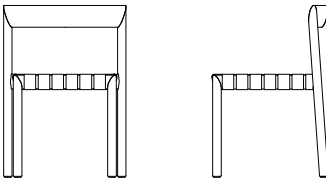

Stax

Stax Chair STX101

L 53cm D 50cm H 74cm / L 21" D 19¾" H 29"

Stax Chair Webbing Seat STX101WS

L 53cm D 50cm H 74cm / L 21" D 19¾" H 29"

Seat height - 45cm / 17¾"

Wood - Ash / Black Ash / Oak / Walnut (Stained Ash)

Leather seat only available in Toscana leather.

Leather seat colours - Black, Brown, Honey and Natural

Webbing seat colours - Black, Grey and Navy Blue

Stax is an innovative dining chair that is functional and beautiful. Mitered corners on the solid wood frame give the appearance of a continuous wood grain back. The removable slung seat, available in both fabric and leather, provides an exceptionally comfortable sit. Multiple chairs can be stacked when not in use for easy storage. Suitable for both residential and contract use.