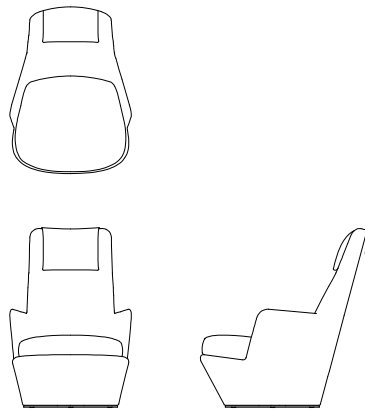

Hi Turn

Hi Turn HTR100
L 70cm D 94cm H 100cm / L 27½" D 37" H 39½"

Base options - Swivel base with or without self return

Inspired by the U Turn lounge chair, the Hi Turn is a high-back swivel lounge chair with a discrete circular metal base that rotates smoothly through 360°. The combination of an internal steel frame, injection molded cold foam and a soft down seat make for an inviting and comfortable chair with a tailored appearance. All fabric covers are attached by Velcro and are removable for easy cleaning or replacement.