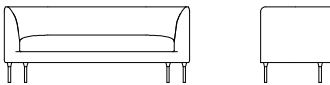

Delta Club Chair

Delta Club Chair

DEL100

L 83cm D 70cm H 70cm

L 32½" D 27½" H 27½"

Delta Club Chair 2 Seater

DEL200

L 175cm D 70cm H 70cm

L 69" D 27½" H 27½"

Leg - Chrome / Bronzato / Black Nickel

Featuring smooth surfaces and soft down-filled cushions the Delta is a fresh and young addition to the Thechy line. With the same arm profile as the Delta sofa collection, the Delta Club chair and Delta Club Chair 2 seater are the perfect compliment a setting or sit on their own.

The comfort of the Delta series is created through multi-layer seat cushions on a webbed frame. The chair is perched on steel legs that are available in a variety of finishes.